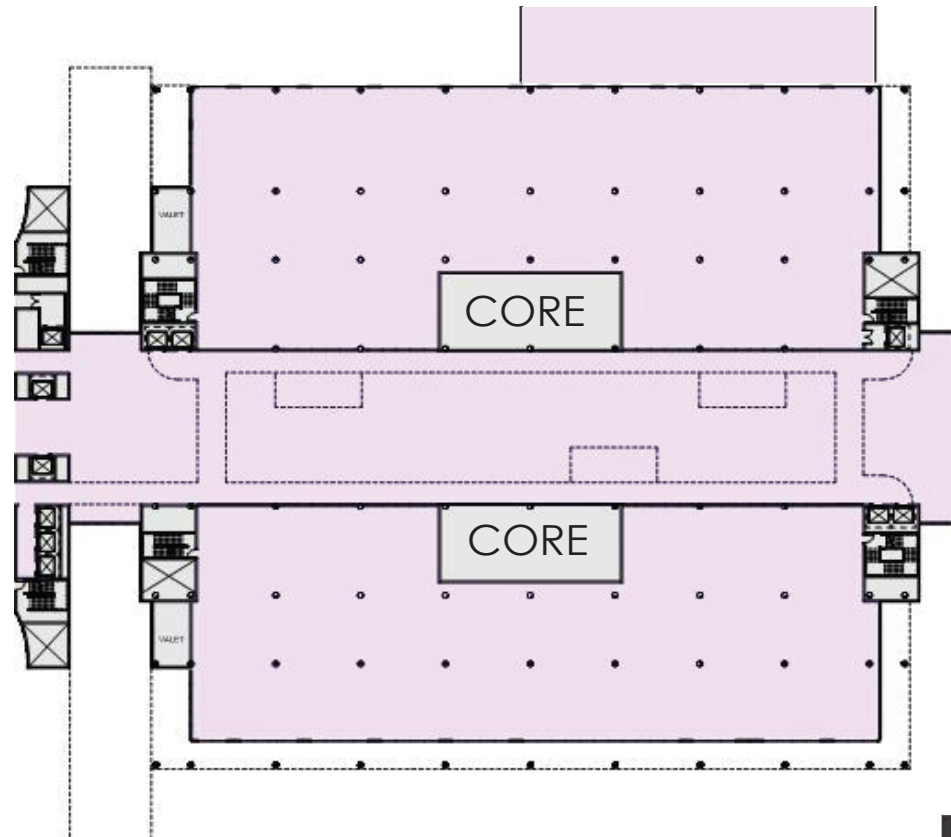

5400 Legacy Drive, Plano, TX

H1 - 1st Floor - 70,000 RSF

KEY PLAN

Taylor Lynch
972.435.0514
tlynch@forgecommercial.com

Grant Sumner
972.435.0511
gsumner@forgecommercial.com

Chuck Sellers
972.435.0512
csellers@forgecommercial.com