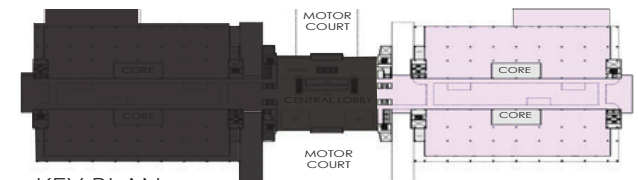

5400 Legacy Drive, Plano, TX

H1 - 1st Floor - 70,000 RSF

KEY PLAN

Taylor Lynch
972.435.0514
tlynch@forgecommercial.com

Grant Sumner
972.435.0511
gsumner@forgecommercial.com

Chuck Sellers
972.435.0512
csellers@forgecommercial.com