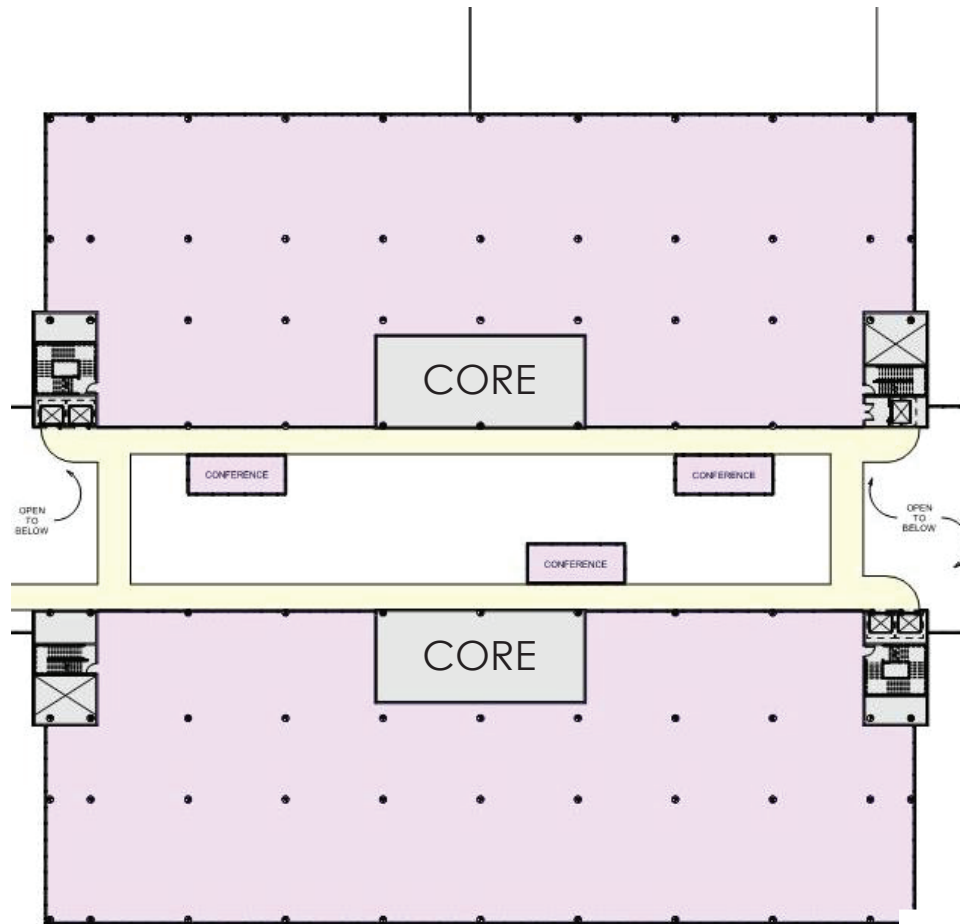

5400 Legacy Drive, Plano, TX

H1 - 3rd Floor - 58,260 RSF

Taylor Lynch
972.435.0514
tlynch@forgecommercial.com

Grant Sumner
972.435.0511
gsumner@forgecommercial.com

Chuck Sellers
972.435.0512
csellers@forgecommercial.com