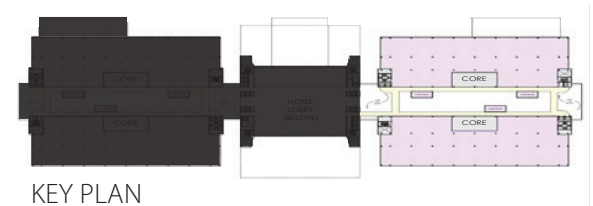

5400 Legacy Drive, Plano, TX

H1 - 3rd Floor - 58,260 RSF

Taylor Lynch
972.435.0514
tlynch@forgecommercial.com

Grant Sumner
972.435.0511
gsumner@forgecommercial.com

Chuck Sellers
972.435.0512
csellers@forgecommercial.com