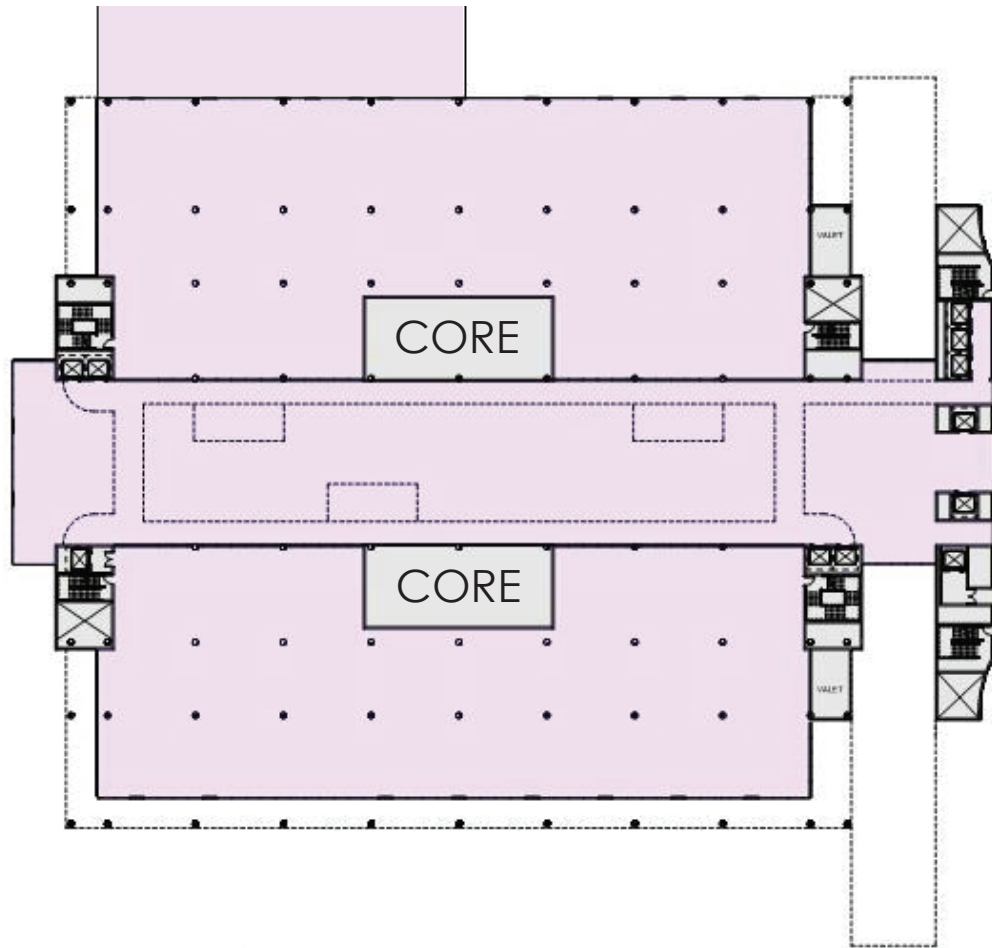

# 5400 Legacy Drive, Plano, TX

H3 - 1<sup>st</sup> Floor - 70,000 RSF

Taylor Lynch  
972.435.0514  
tlynch@forgecommercial.com

Grant Sumner  
972.435.0511  
gsumner@forgecommercial.com

Chuck Sellers  
972.435.0512  
csellers@forgecommercial.com