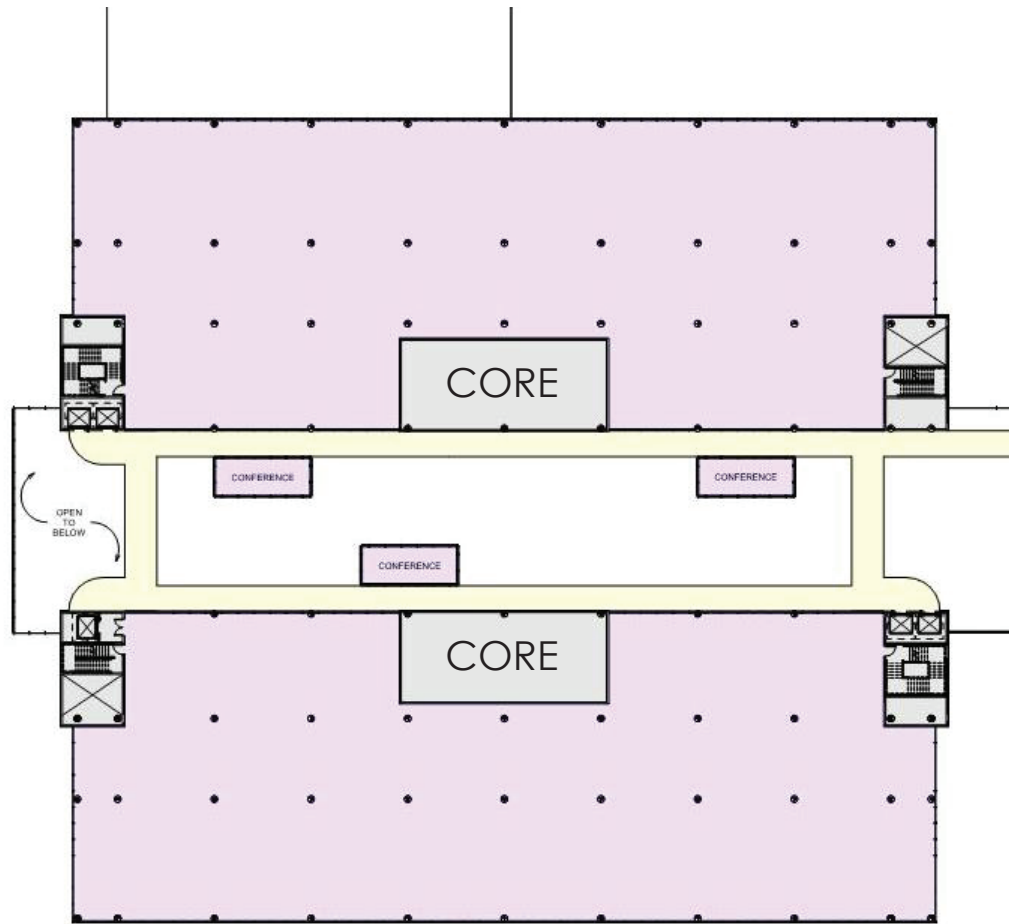

5400 Legacy Drive, Plano, TX

H3 - 2nd Floor - 58,260 RSF

Taylor Lynch
972.435.0514
tlynch@forgecommercial.com

Grant Sumner
972.435.0511
gsumner@forgecommercial.com

Chuck Sellers
972.435.0512
csellers@forgecommercial.com