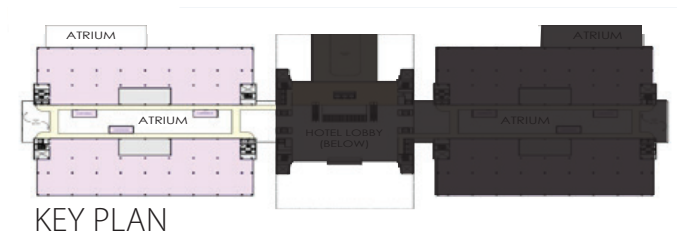

5400 Legacy Drive, Plano, TX

H3 - 2nd Floor - 58,260 RSF

Taylor Lynch
972.435.0514
tlynch@forgecommercial.com

Grant Sumner
972.435.0511
gsumner@forgecommercial.com

Chuck Sellers
972.435.0512
csellers@forgecommercial.com