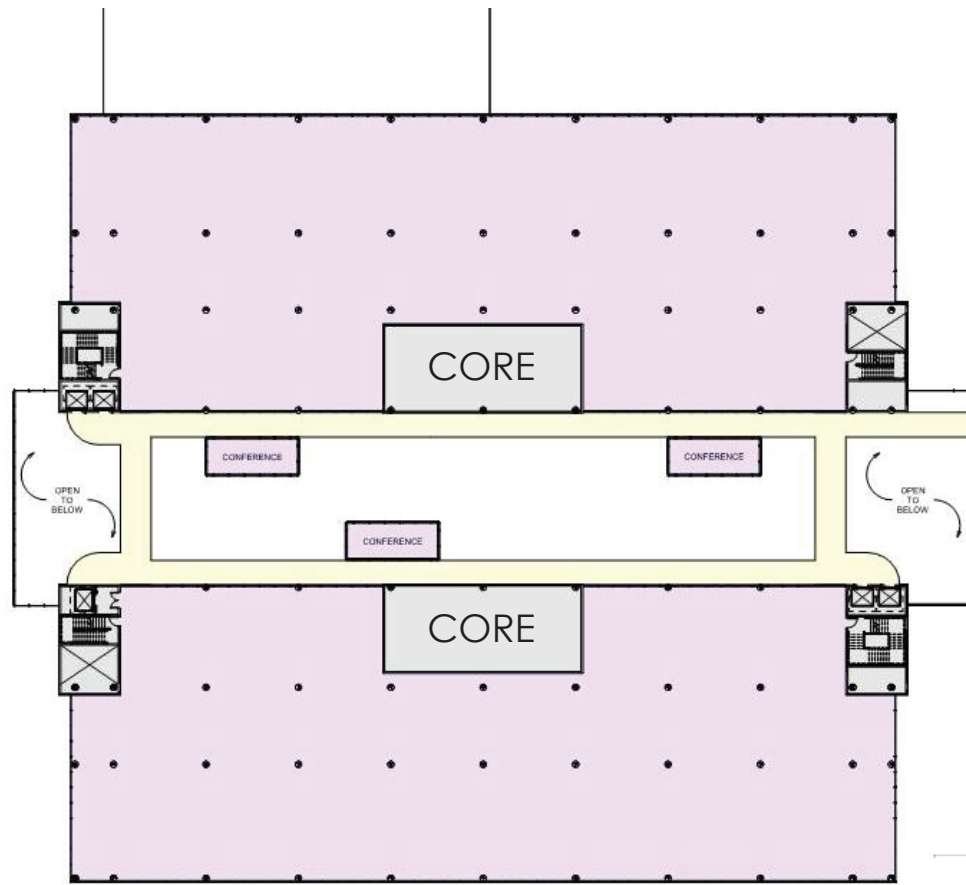

5400 Legacy Drive, Plano, TX

H3 - 3rd Floor - 58,260 RSF

KEY PLAN

Taylor Lynch
972.435.0514
tlynch@forgecommercial.com

Grant Sumner
972.435.0511
gsumner@forgecommercial.com

Chuck Sellers
972.435.0512
csellers@forgecommercial.com