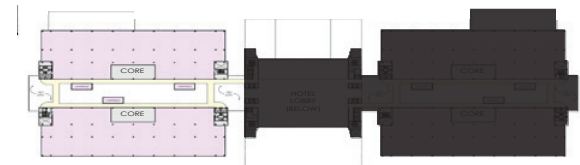

5400 Legacy Drive, Plano, TX

H3 - 3rd Floor - 58,260 RSF

KEY PLAN

Taylor Lynch
972.435.0514
tlynch@forgecommercial.com

Grant Sumner
972.435.0511
gsumner@forgecommercial.com

Chuck Sellers
972.435.0512
csellers@forgecommercial.com