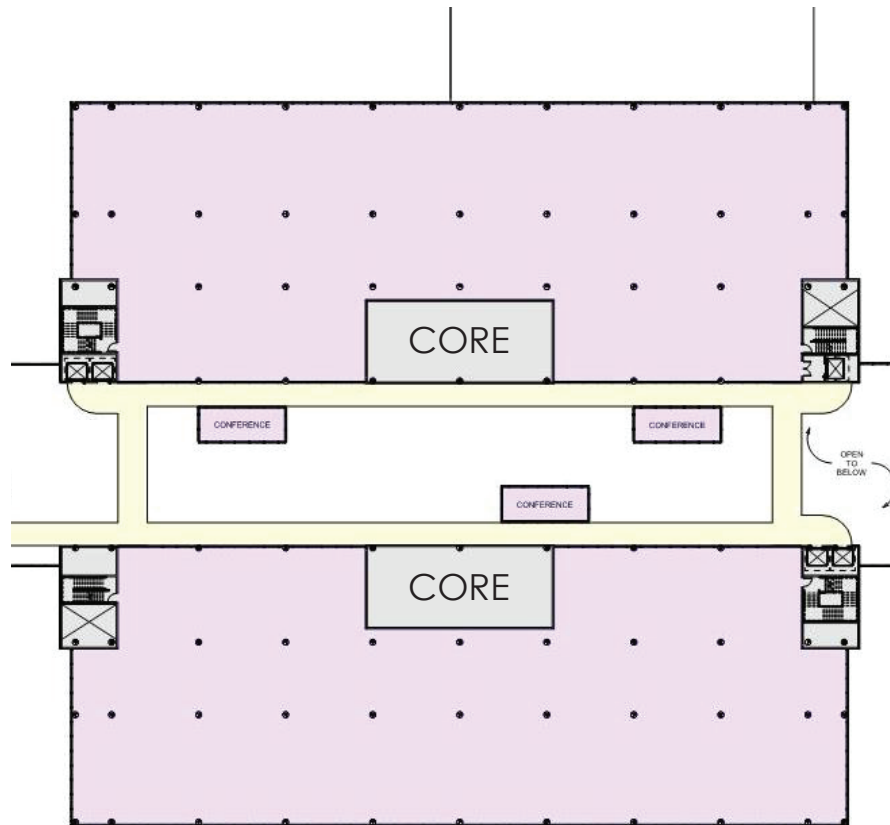

5400 Legacy Drive, Plano, TX

H1 - 2nd Floor - 58,260 RSF

KEY PLAN

Taylor Lynch
972.435.0514
tlynch@forgecommercial.com

Grant Sumner
972.435.0511
gsumner@forgecommercial.com

Chuck Sellers
972.435.0512
csellers@forgecommercial.com