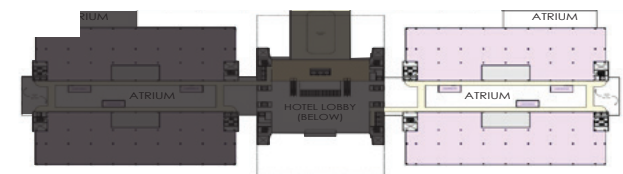

5400 Legacy Drive, Plano, TX

H1 - 2nd Floor - 58,260 RSF

KEY PLAN

Taylor Lynch
972.435.0514
tlynch@forgecommercial.com

Grant Sumner
972.435.0511
gsumner@forgecommercial.com

Chuck Sellers
972.435.0512
csellers@forgecommercial.com