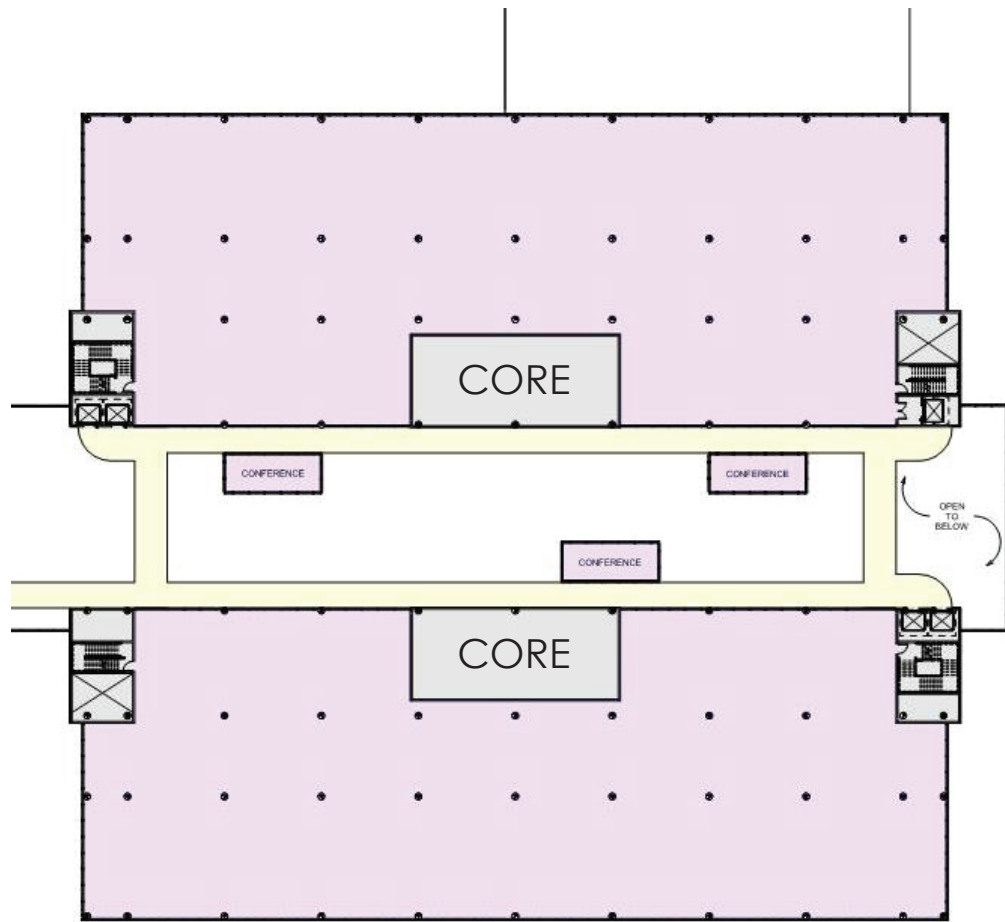

# 5400 Legacy Drive, Plano, TX

H1 - 4<sup>th</sup> Floor - 58,260 RSF

KEY PLAN

Taylor Lynch  
972.435.0514  
tlynch@forgecommercial.com

Grant Sumner  
972.435.0511  
gsumner@forgecommercial.com

Chuck Sellers  
972.435.0512  
csellers@forgecommercial.com