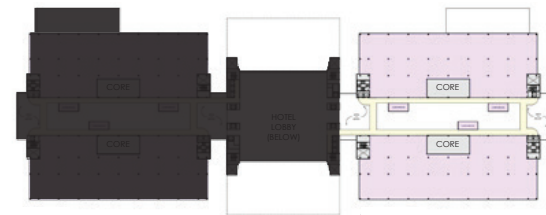

# 5400 Legacy Drive, Plano, TX

H1 - 4<sup>th</sup> Floor - 58,260 RSF

KEY PLAN

Taylor Lynch  
972.435.0514  
tlynch@forgecommercial.com

Grant Sumner  
972.435.0511  
gsumner@forgecommercial.com

Chuck Sellers  
972.435.0512  
csellers@forgecommercial.com