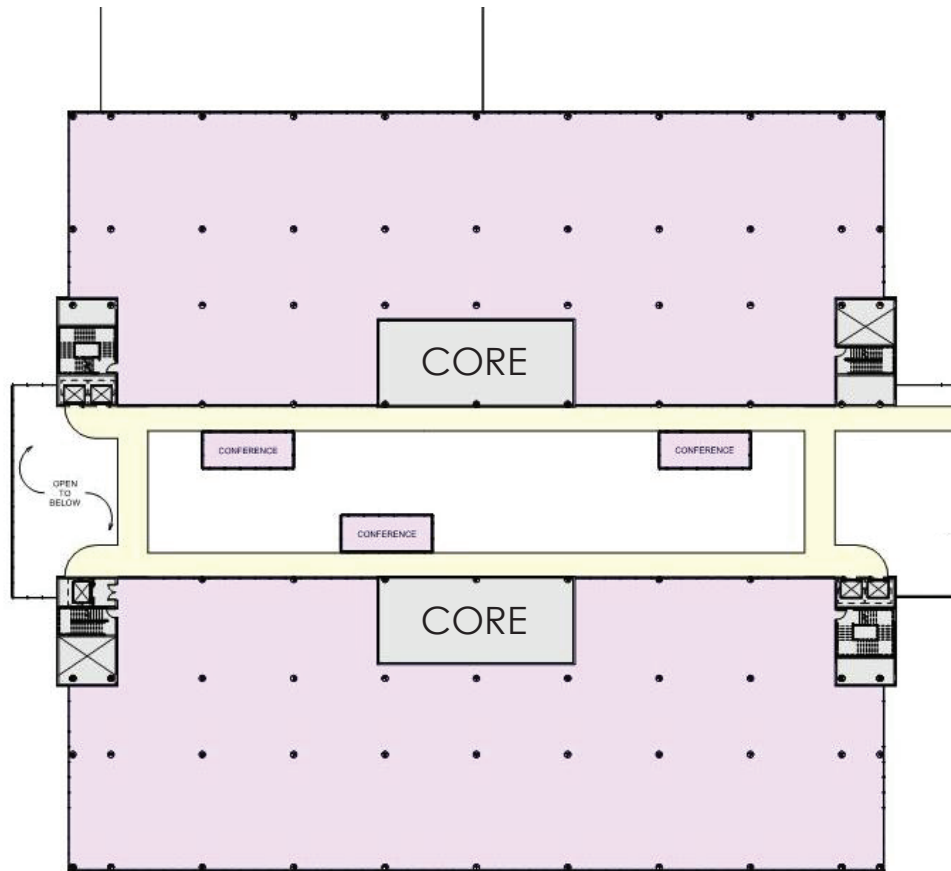

# 5400 Legacy Drive, Plano, TX

H3 - 4<sup>th</sup> Floor - 58,260 RSF

KEY PLAN

Taylor Lynch  
972.435.0514  
tlynch@forgecommercial.com

Grant Sumner  
972.435.0511  
gsumner@forgecommercial.com

Chuck Sellers  
972.435.0512  
csellers@forgecommercial.com